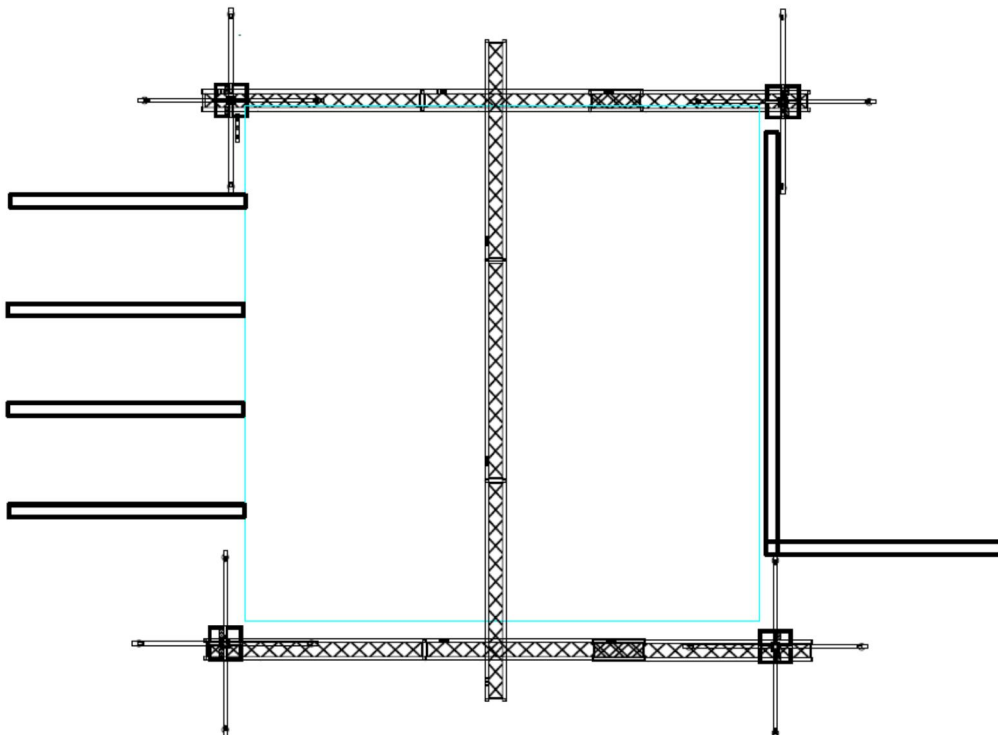

Thechnical Crew:

1 Electrician

1 Sound technician

Stage Requirements:

Minimun 6x6 mts

It can be played at inside or outside venues.

At outside venues, the performance must be night time and the stage has to be enclosed.

It is required a 8mts structure as image.

White linoleum

White cyclorama or white wall at the end of the stage

2 ROSCO platforms (4x 0,20 cm + 2x 0,40 cm legs)

Sound requirements

Sound console

Amplifiers and speakers

The projector must be hanged minimum 5mts high x 7 mts long.

Contact:

Sergio Roca

tecnic@anticteatre.com

686100407